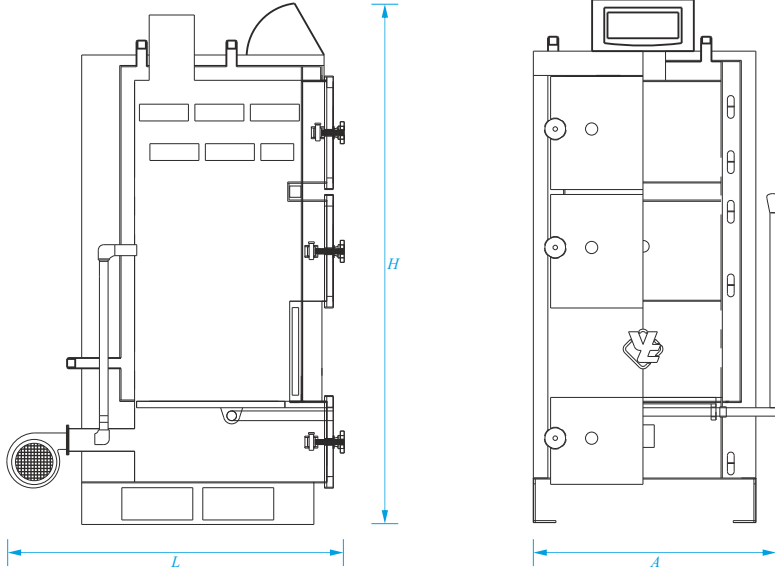

DIMENSIONS		YTKB				
		25	40	60	80	100
Width (A)	mm	750				
Length (L)	mm	1.030	1.050		1.350	1.550
Boiler Height (H)	mm	1.500	1.600	1.700	1.600	
Flue Diameter	Ø mm	160			250	
Boiler Input-Output	Ø inç	1		1¼		2½
Expansion Tank Input / Output	Ø inç	1			2	
Boiler Loading-Unloading	Ø inç	1/2				
Electrical Connection	V/Hz	220V - 50Hz				

TECHNICAL DATA		YTKB				
		25	40	60	80	100
Fuel Type Used		Wood - Coal - Biomass - Chip and Sawdust Wedges				
Heating Power	kW	29	46	70	93	116
	Kcal	25.000	40.000	60.000	80.000	100.000
Fuel Loading Cap Dimension	mm	350 x 540				
Water Volume	lt	72	94	124	160	216
Boiler Weight	kg	265	298	400	470	591
Temp. Control Range	°C	40 - 85				
Highest Operation Pressure	bar	3				
Test Pressure	bar	4.5				